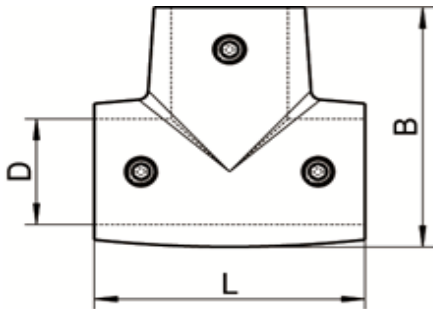

ART. M8205

Raccordi corrimano 90° "T", microfusione, lucidi aisi 316 / A4

*Handrail Fittings 90° Tee, investment casting, polished aisi 316 / A4*

Codice Articolo  
Item Number

B  
(mm)

D  
(mm)

L  
(mm)

Box

*Pay attention!! The dimensions shown in the data sheets are subject to minimal variations (different production line batch).*

*In particular, do not drill the holes before receiving the product.*